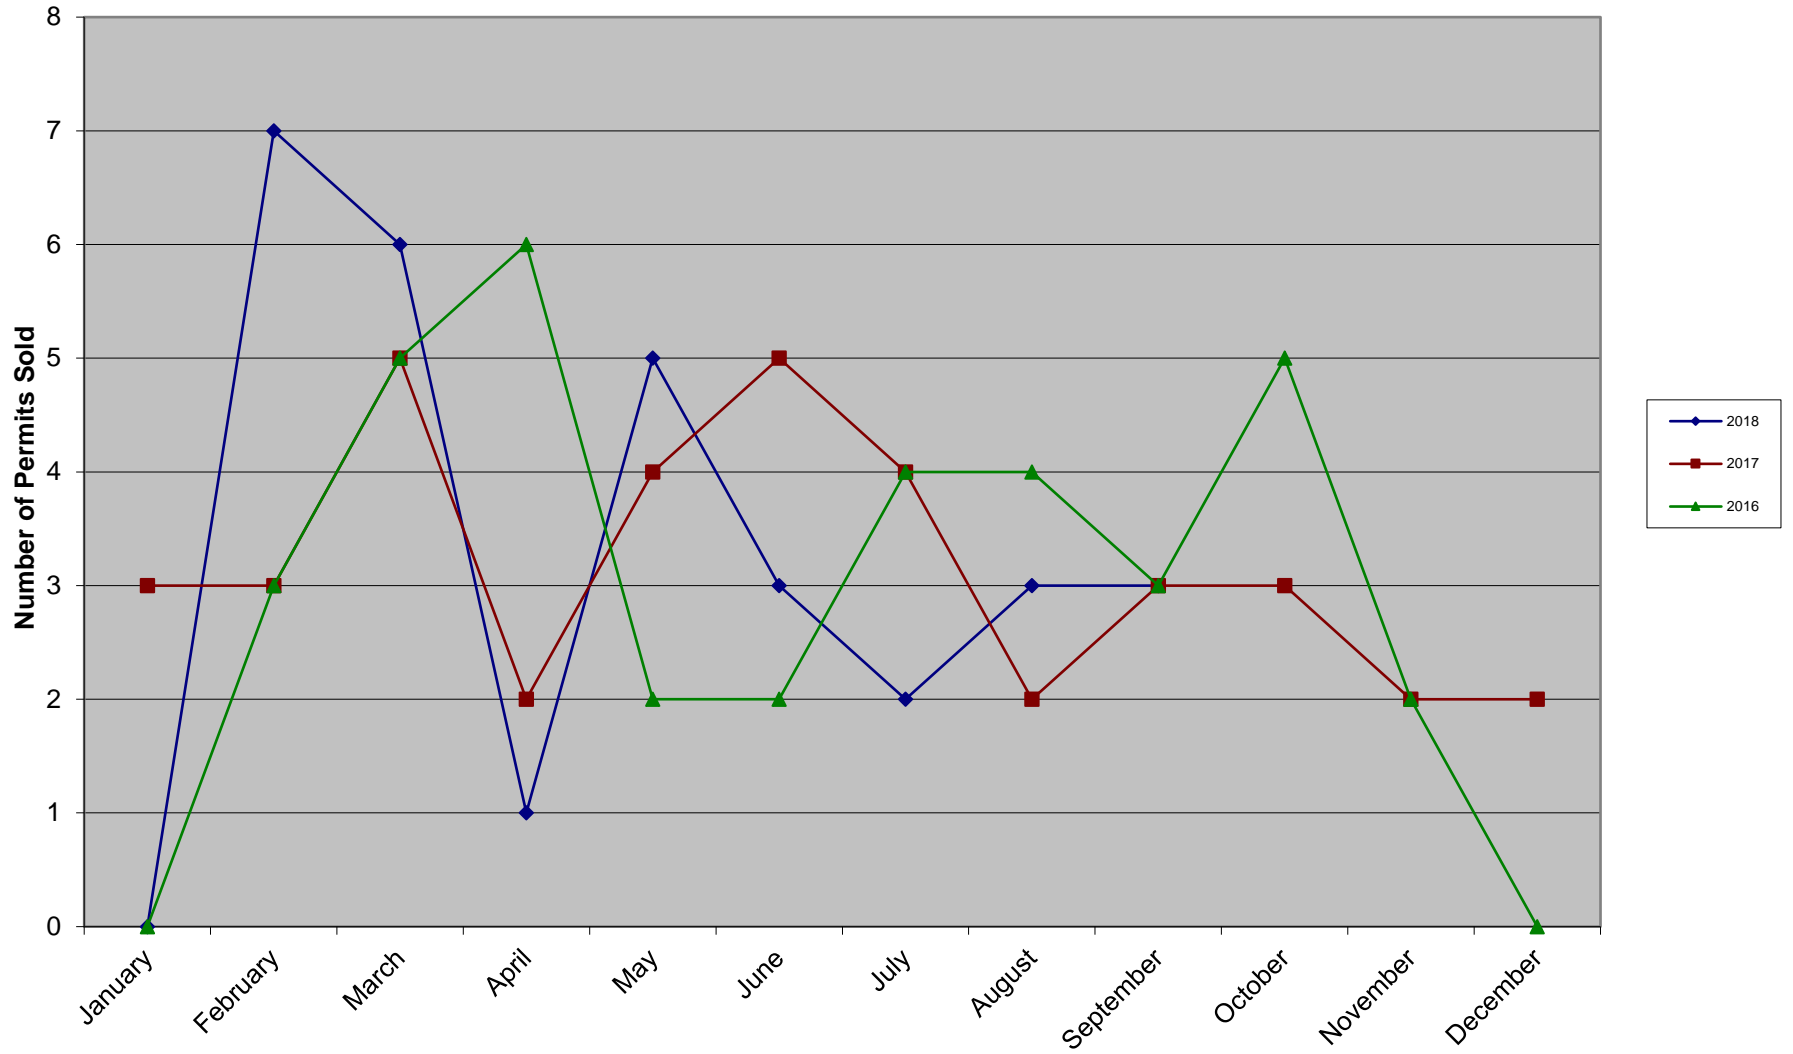

Mobile Homes