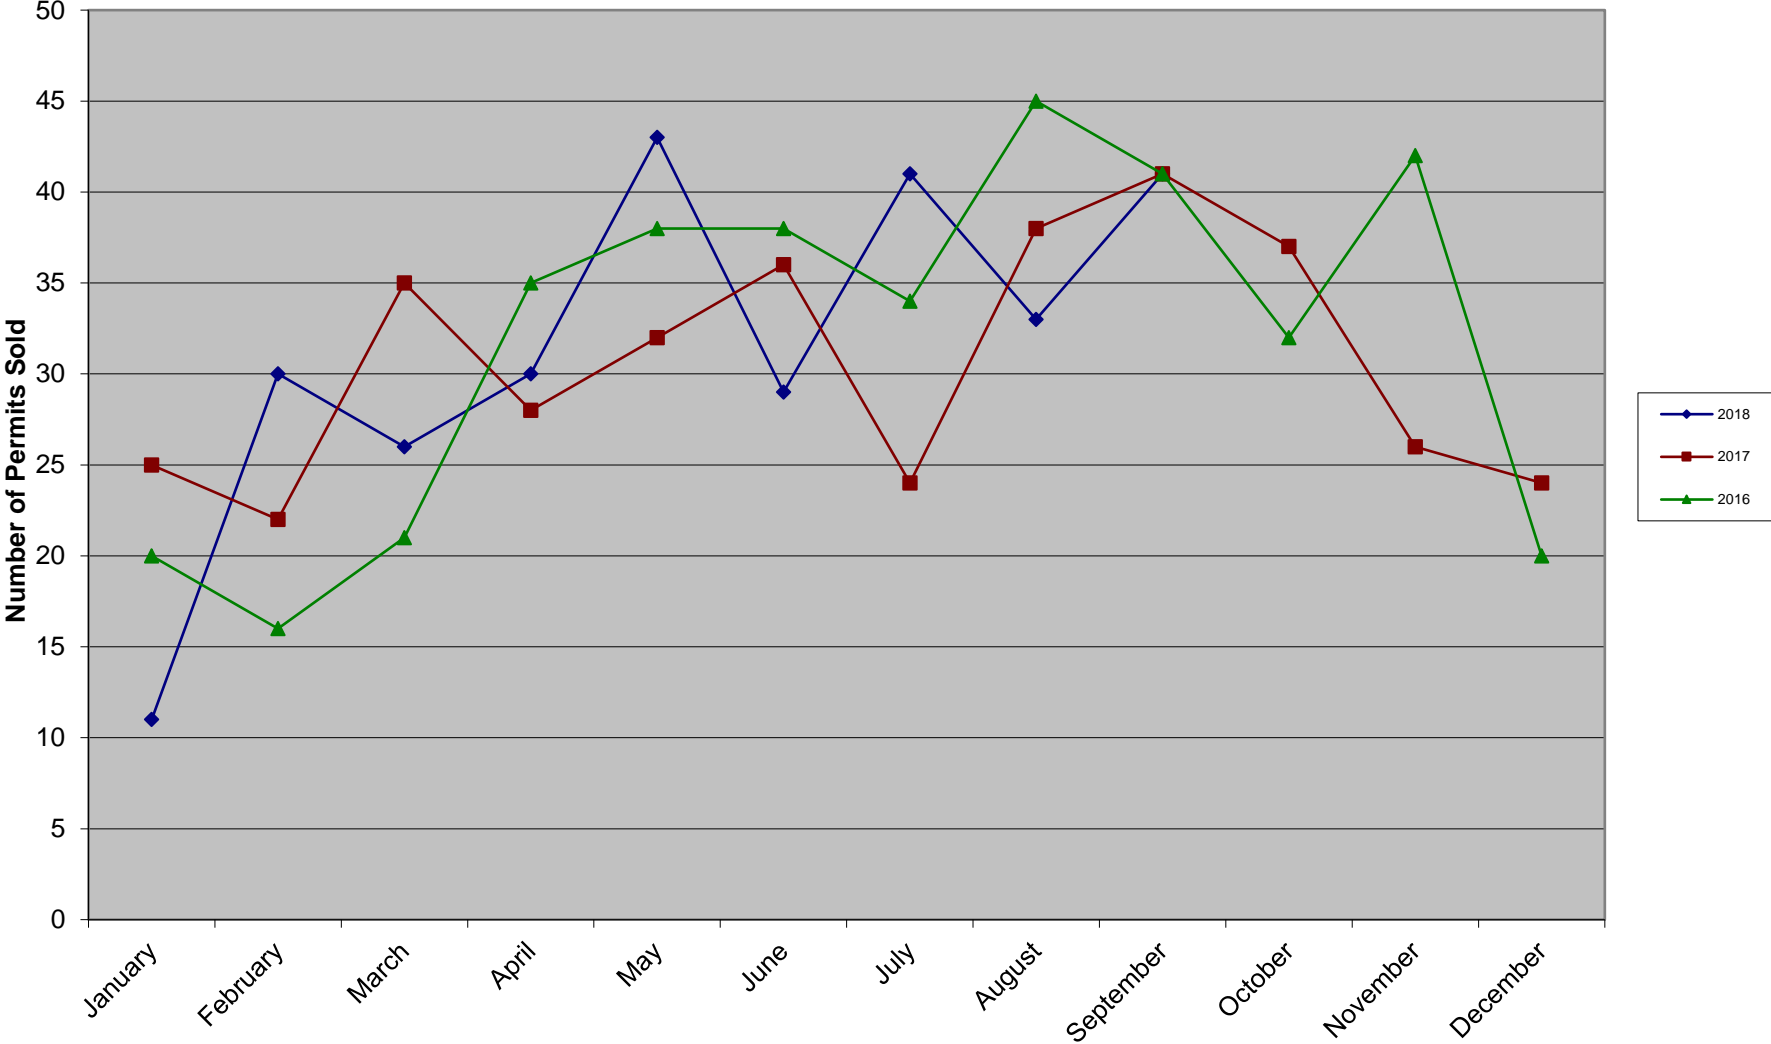

Minor Construction